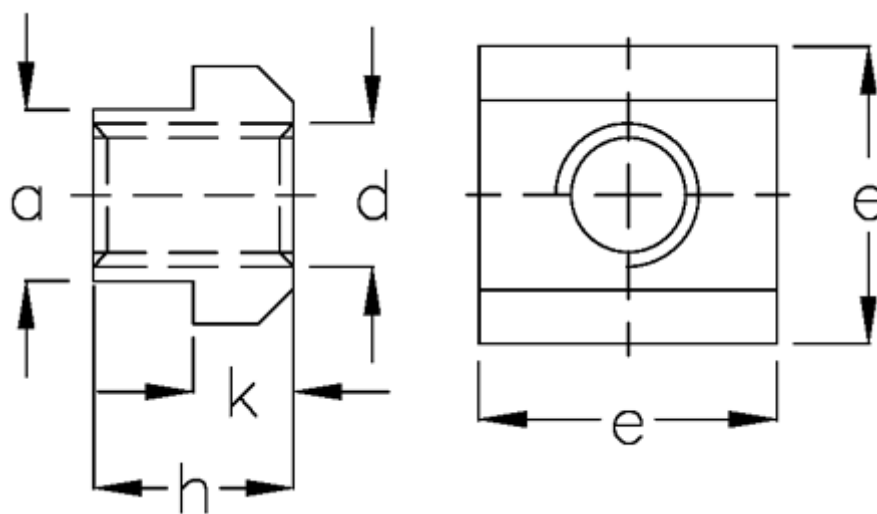

Data Sheet

Article number: 2050820M1210
Description: E+G T-nut
DIN 508-20-M12-10

Measures

a	= 20
d	= M12
e	= 32
h	= 24
k	= 12
T-slot width	= 20